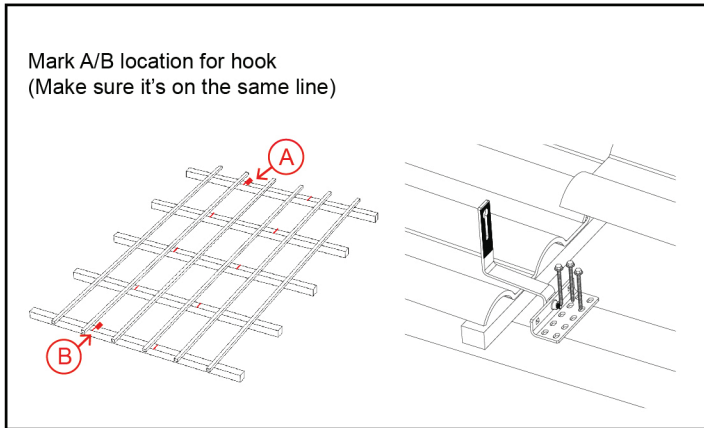

Components

+65 6861 7091
solar-sg.com
sales@solar-sg.com
31 Bukit Batok Crescent, 01-43, S 658070

Installation Tools

Step **1** **Installation-Hook**

Step **2** **Installation-Click Holder**

Step **3** **Installation- Splice**

Step **4** **Installation-Rail**

Step **5** **Installation-Clamp**

Step **6** **Installation-Completed**